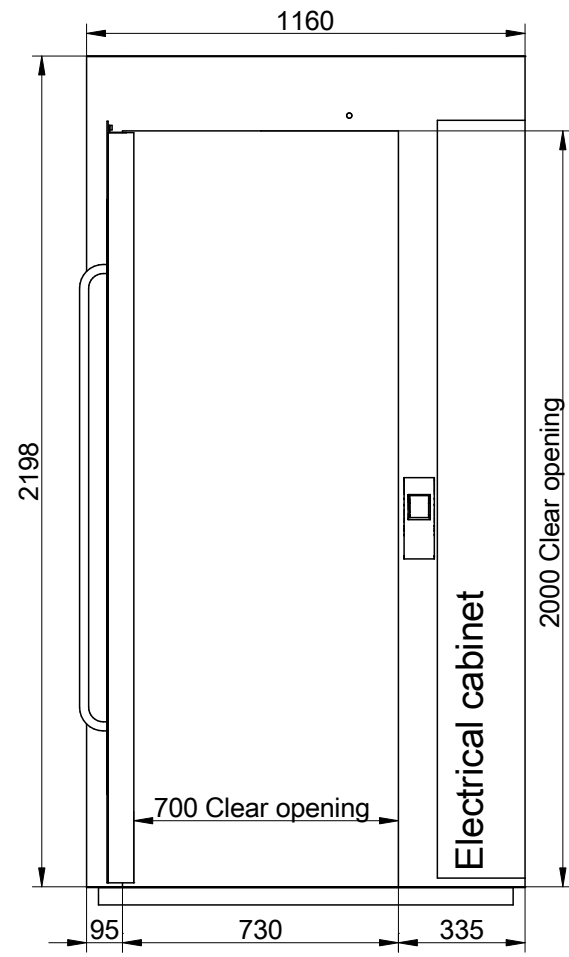

Landing 1 and door front information
Scale: 1:20

A

Scale: 1:30

B

B (1:10)

A (1:5)

Landing	Door type
1	A20
2	A20

Approved by builder: _____		Tender no 154832-K		Principal drawing A4 Mini - 800*830 Landing information Kaksi pysähdystasoa - Ovet samalla sivulla	
		Order no			
European view placement: 		Gen. Tolerances SS-ISO 27681-1 m	Date 2017-02-20	sheet 4 of 6	Scale: A3, 1:60