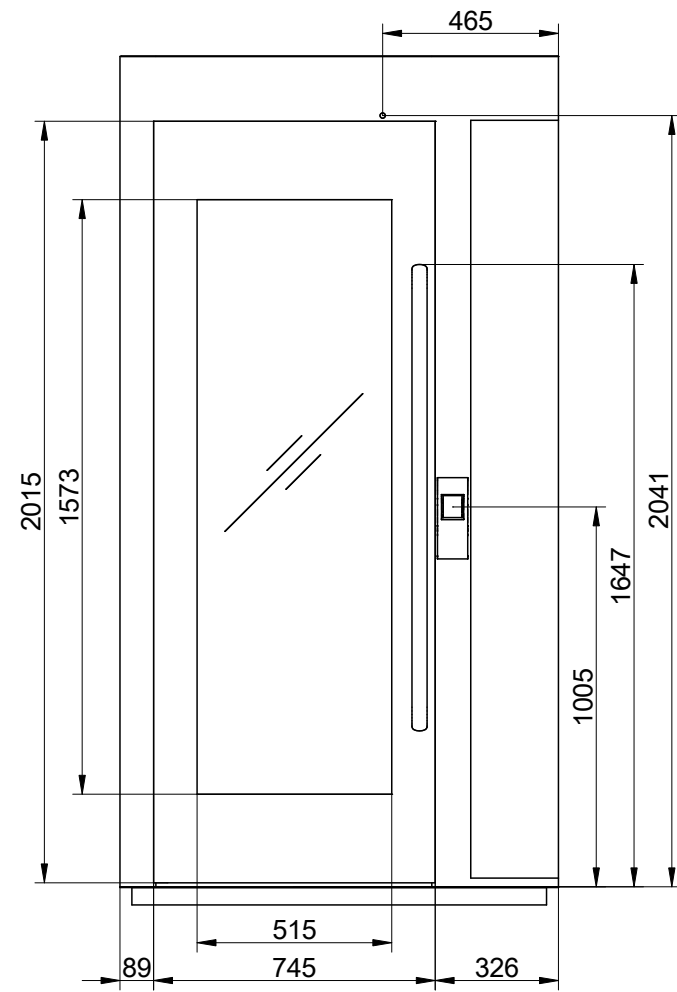

Landing 1 and door front information
Scale: 1:20

A

Scale: 1:30

B

B (1:10)

A (1:5)

Landing	Door type
1	A20
2	A20

Approved by builder: _____		Tender no 154832-K		Principal drawing A4 Mini - 800*830 Landing information Kaksi pysähdystasoa - Ovet samalla sivulla	
		Order no			
European view placement: 		Gen. Tolerances SS-ISO 27681-1 m	Date 2017-02-20	sheet 4 of 6	Scale: A3, 1:60