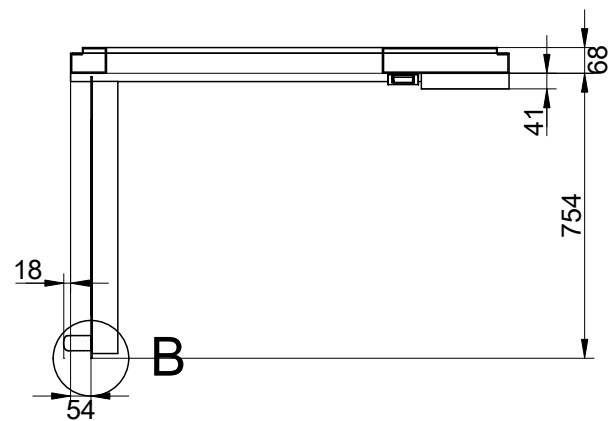

Landing 1 and door front information
Scale: 1:20

A

Scale: 1:30

B

B (1:10)

A (1:5)

Landing	Door type
1	A20
2	A20

Approved by builder: _____		Tender no 154832-K		Principal drawing A4 Mini - 800*830 Landing information Kaksi pysähdystasoa - Ovet samalla sivulla	
		Order no			
European view placement: 		Gen. Tolerances SS-ISO 27681-1 m	Date 2017-02-20	sheet 4 of 6	Scale: A3, 1:60